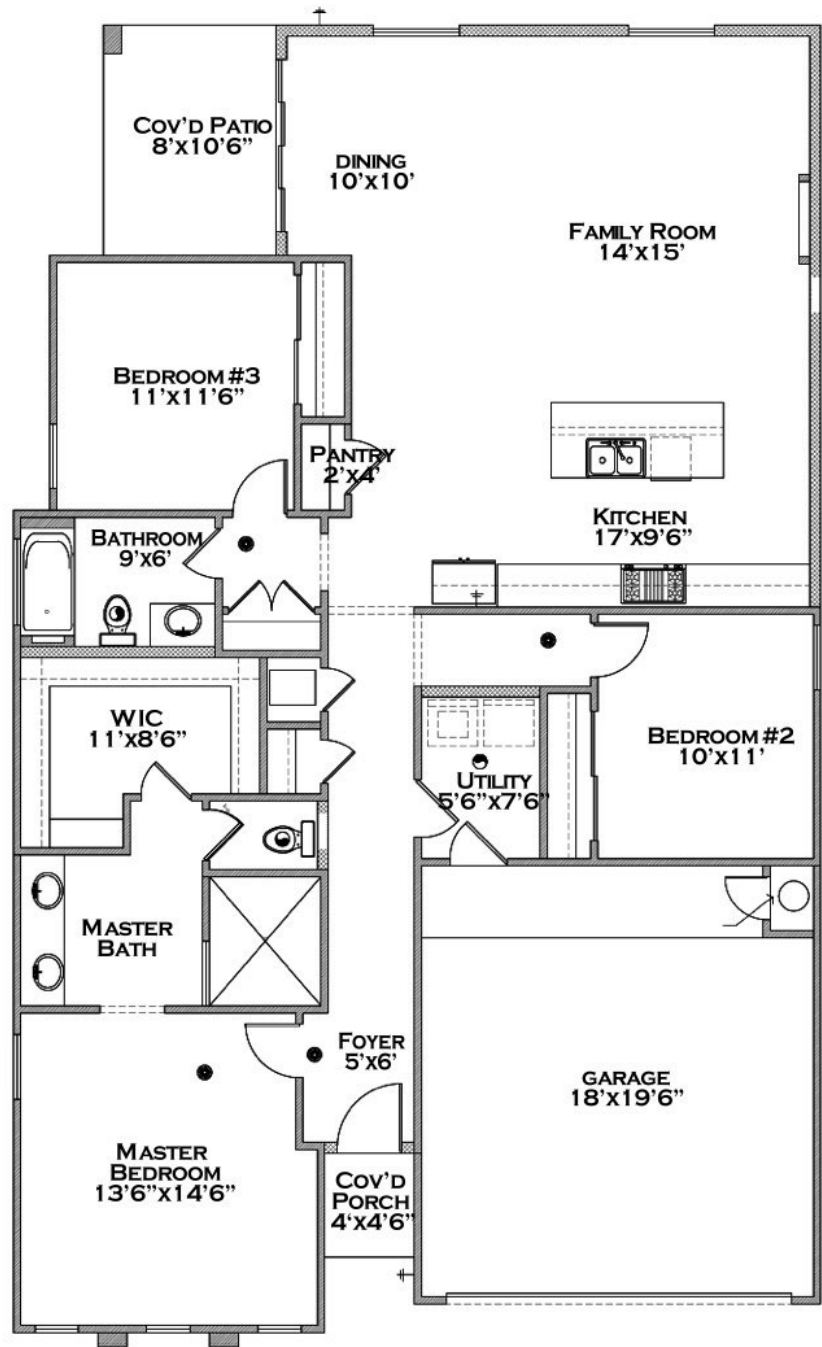

Plan No. 1741

FLOOR PLAN

SPECS

1741 TOTAL SQ. FT

-  3 BED
-  2 BATH
-  2 CAR GARAGE

AVAILABLE
609 PASEO MODESTO- CONT
616 PASEO MODESTO- TRANS

BELLA HOMES
Live Beautifully

*SIZE OF ROOMS ARE APPROXIMATES
**ELEVATIONS FOR ILLUSTRATION PURPOSES ONLY
*** PLANS, SPECIFICATIONS AND TERMS SUBJECT TO CHANGE WITHOUT NOTICE

Plan No. 1715

FLOOR PLAN

SPECS

1715 TOTAL SQ. FT

-  4 BED
-  2.5 BATH
-  2 CAR GARAGE

AVAILABLE

- 605 PASEO MODESTO- TRANS
- 612 PASEO MODESTO- CONT
- 624 PASEO MODESTO- TRANS

BELLA HOMES
Live Beautifully

*SIZE OF ROOMS ARE APPROXIMATES
 **ELEVATIONS FOR ILLUSTRATION PURPOSES ONLY
 *** PLANS, SPECIFICATIONS AND TERMS SUBJECT TO CHANGE WITHOUT NOTICE

Plan No. 1681

FLOOR PLAN

SPECS

1681 TOTAL SQ. FT

-  3 BED
-  2 BATH
-  2 CAR GARAGE

Plan No. 1667

FLOOR PLAN

SPECS

1667 TOTAL SQ. FT

-  4 BED
-  2.5 BATH
-  2 CAR GARAGE

AVAILABLE

- 601 PASEO MODESTO- CONT
- 608 PASEO MODESTO- TRANS
- 620 PASEO MODESTO- CONT
- 628 PASEO MODESTO- TRANS

BELLA HOMES
Live Beautifully