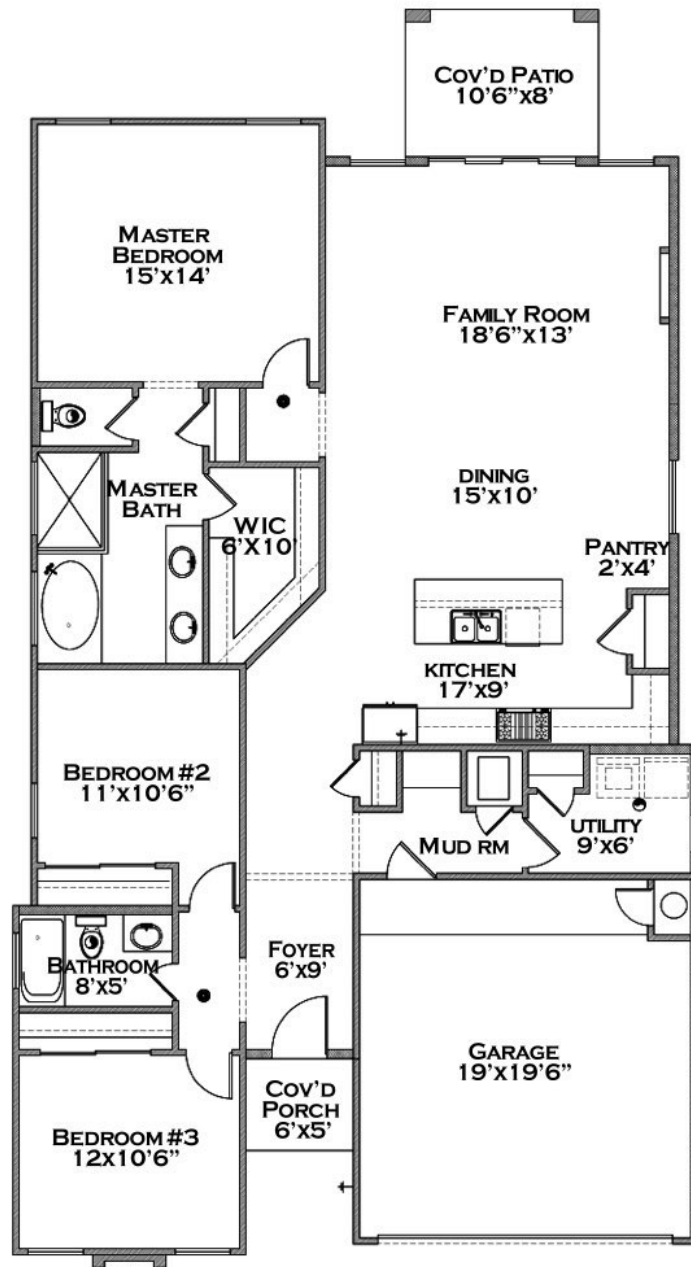

Plan No. 1741

FLOOR PLAN

SPECS

1741 TOTAL SQ. FT

-  3 BED
-  2 BATH
-  2 CAR GARAGE

AVAILABLE
609 PASEO MODESTO- CONT
616 PASEO MODESTO- TRANS

BELLA HOMES
Live Beautifully

*SIZE OF ROOMS ARE APPROXIMATES
**ELEVATIONS FOR ILLUSTRATION PURPOSES ONLY
*** PLANS, SPECIFICATIONS AND TERMS SUBJECT TO CHANGE WITHOUT NOTICE

Plan No. 1715

FLOOR PLAN

SPECS

1715 TOTAL SQ. FT

-  4 BED
-  2.5 BATH
-  2 CAR GARAGE

AVAILABLE

- 605 PASEO MODESTO- TRANS
- 612 PASEO MODESTO- CONT
- 624 PASEO MODESTO- TRANS

BELLA HOMES
Live Beautifully

*SIZE OF ROOMS ARE APPROXIMATES
 **ELEVATIONS FOR ILLUSTRATION PURPOSES ONLY
 *** PLANS, SPECIFICATIONS AND TERMS SUBJECT TO CHANGE WITHOUT NOTICE

Plan No. 1681

FLOOR PLAN

SPECS

1681 TOTAL SQ. FT

-  3 BED
-  2 BATH
-  2 CAR GARAGE

Plan No. 1667

FLOOR PLAN

SPECS

1667 TOTAL SQ. FT

-  4 BED
-  2.5 BATH
-  2 CAR GARAGE

AVAILABLE

- 601 PASEO MODESTO- CONT
- 608 PASEO MODESTO- TRANS
- 620 PASEO MODESTO- CONT
- 628 PASEO MODESTO- TRANS

BELLA HOMES
Live Beautifully