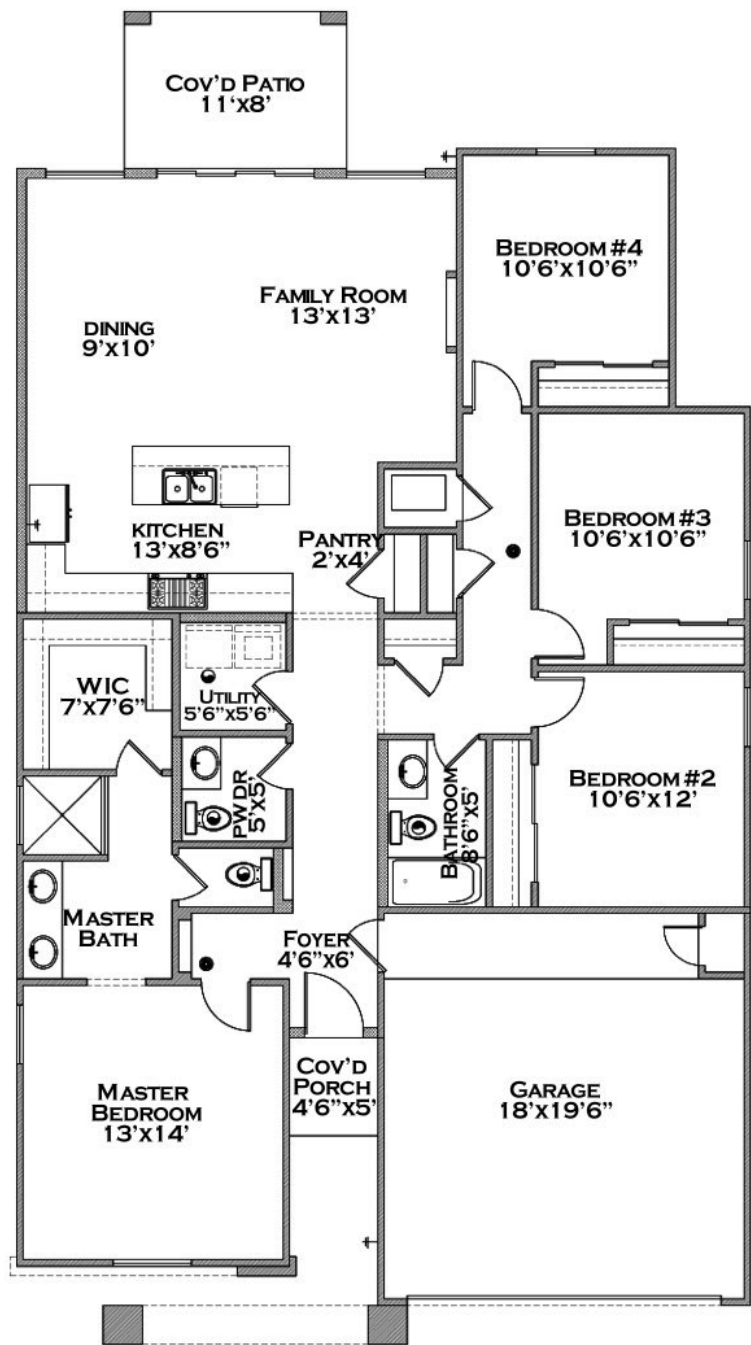

*SIZE OF ROOMS ARE APPROXIMATES
 **ELEVATIONS FOR ILLUSTRATION PURPOSES ONLY
 *** PLANS, SPECIFICATIONS AND TERMS SUBJECT TO CHANGE WITHOUT NOTICE

Plan No. 1681

FLOOR PLAN

SPECS

1681 TOTAL SQ. FT

-  3 BED
-  2 BATH
-  2 CAR GARAGE

AVAILABLE

613 PASEO MODESTO- TRADITIONAL

BELLA HOMES
Live Beautifully

*SIZE OF ROOMS ARE APPROXIMATES
 **ELEVATIONS FOR ILLUSTRATION PURPOSES ONLY
 *** PLANS, SPECIFICATIONS AND TERMS SUBJECT TO CHANGE WITHOUT NOTICE

Plan No. 1667

FLOOR PLAN

SPECS

1667 TOTAL SQ. FT

-  4 BED
-  2.5 BATH
-  2 CAR GARAGE

AVAILABLE

- 601 PASEO MODESTO- CONT
- 608 PASEO MODESTO- TRANS
- 620 PASEO MODESTO- CONT
- 628 PASEO MODESTO- TRANS

BELLA HOMES
Live Beautifully

*SIZE OF ROOMS ARE APPROXIMATES
 **ELEVATIONS FOR ILLUSTRATION PURPOSES ONLY
 *** PLANS, SPECIFICATIONS AND TERMS SUBJECT TO CHANGE WITHOUT NOTICE