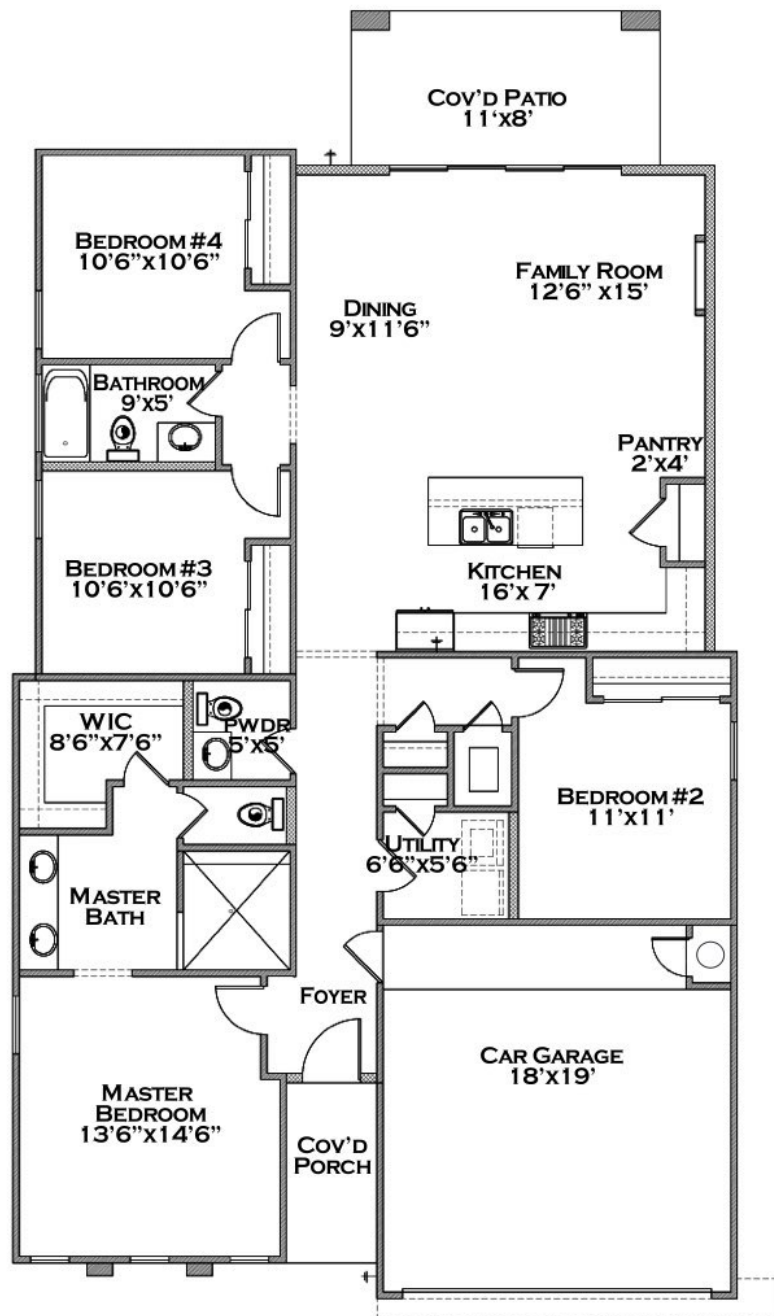

Plan No. 1741

FLOOR PLAN

SPECS

1741 TOTAL SQ. FT

-  3 BED
-  2 BATH
-  2 CAR GARAGE

AVAILABLE
609 PASEO MODESTO- CONT
616 PASEO MODESTO- TRANS

BELLA HOMES
Live Beautifully

*SIZE OF ROOMS ARE APPROXIMATES
**ELEVATIONS FOR ILLUSTRATION PURPOSES ONLY
*** PLANS, SPECIFICATIONS AND TERMS SUBJECT TO CHANGE WITHOUT NOTICE

Plan No. 1715

FLOOR PLAN

SPECS

1715 TOTAL SQ. FT

-  4 BED
-  2.5 BATH
-  2 CAR GARAGE

AVAILABLE

- 605 PASEO MODESTO- TRANS
- 612 PASEO MODESTO- CONT
- 624 PASEO MODESTO- TRANS

BELLA HOMES
Live Beautifully

*SIZE OF ROOMS ARE APPROXIMATES
 **ELEVATIONS FOR ILLUSTRATION PURPOSES ONLY
 *** PLANS, SPECIFICATIONS AND TERMS SUBJECT TO CHANGE WITHOUT NOTICE

Plan No. 1681

FLOOR PLAN

SPECS

1681 TOTAL SQ. FT

-  3 BED
-  2 BATH
-  2 CAR GARAGE

Plan No. 1667

FLOOR PLAN

SPECS

1667 TOTAL SQ. FT

-  4 BED
-  2.5 BATH
-  2 CAR GARAGE

AVAILABLE

- 601 PASEO MODESTO- CONT
- 608 PASEO MODESTO- TRANS
- 620 PASEO MODESTO- CONT
- 628 PASEO MODESTO- TRANS

BELLA HOMES
Live Beautifully